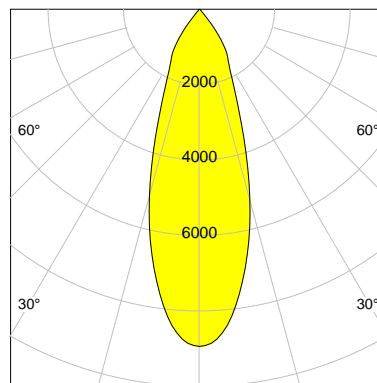

REFLECTOR

Technology	ULTRA
Material	Miro 4 Silver
FWHM	33°
FWTM	71°