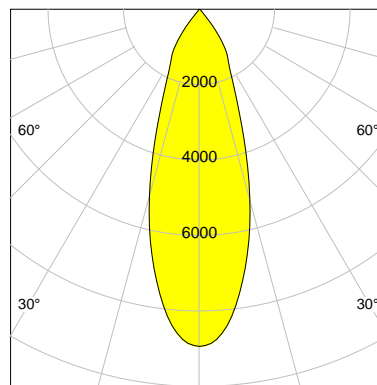

REFLECTOR

Technology	ULTRA
Material	Miro 4 Silver
FWHM	33°
FWTM	71°