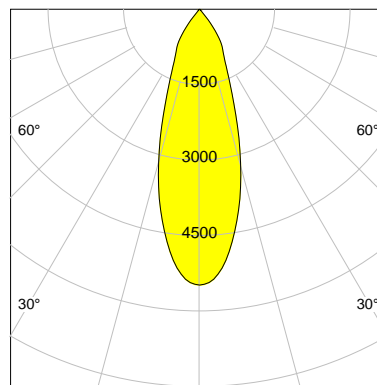

REFLECTOR

Technology	ULTRA
Material	Miro 4 Silver
FWHM	33°
FWTM	71°