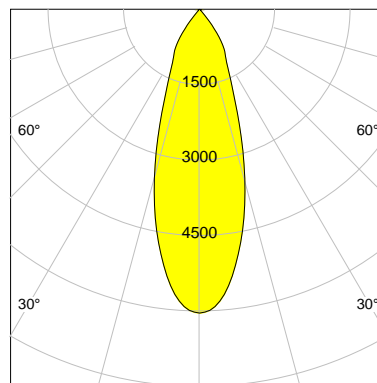

REFLECTOR

Technology	ULTRA
Material	Miro 4 Silver
FWHM	33°
FWTM	71°