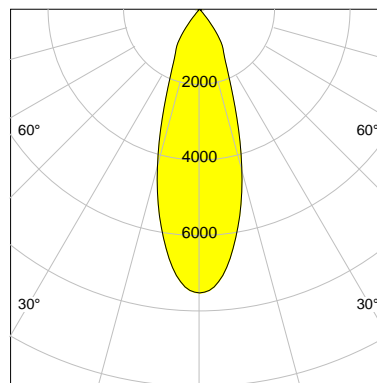

REFLECTOR

Technology	ULTRA
Material	Miro 4 Silver
FWHM	33°
FWTM	71°