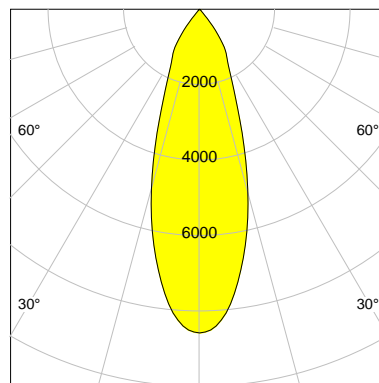

REFLECTOR

Technology	ULTRA
Material	Miro 4 Silver
FWHM	33°
FWTM	71°