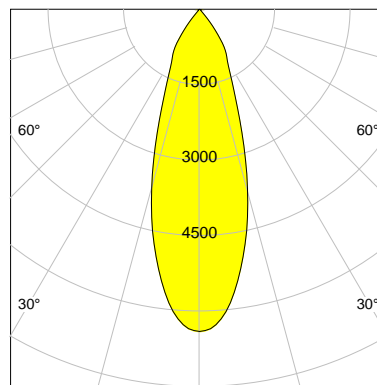

REFLECTOR

Technology	ULTRA
Material	Miro 4 Silver
FWHM	33°
FWTM	71°