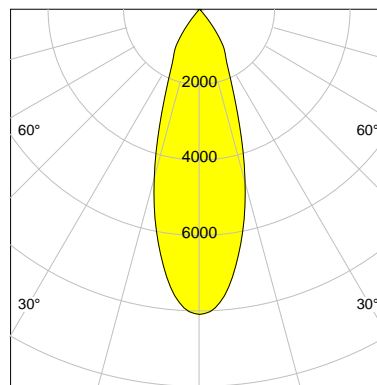

REFLECTOR

Technology	ULTRA
Material	Miro 4 Silver
FWHM	33°
FWTM	71°