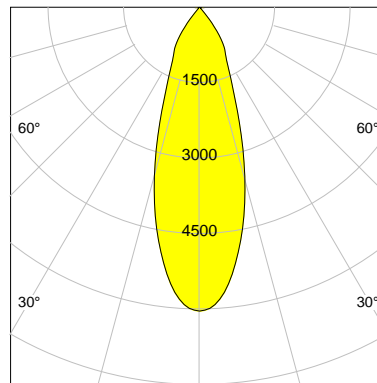

REFLECTOR

Technology	ULTRA
Material	Miro 4 Silver
FWHM	33°
FWTM	71°