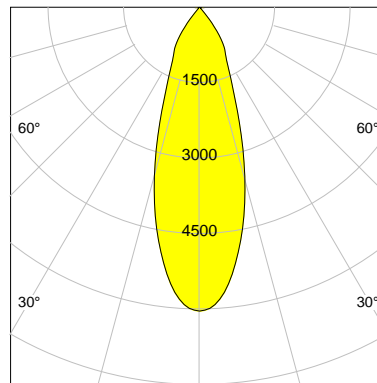

DESCRIPTION

Type	Track Spotlight
Article-number	141279L11200
Colour	silver
Energy Consumption	19.1 W
Efficiency	138 lm/W
Luminous Flux	2627 lm
Current (sec)	500 mA
Protection Class	IP 20
Energy-Label	C
Cooling	Passive

LED

Color Temperature	3000K
Color Rendering	CRI 82
LES	15
Color Tolerance	3-Step McAdam
Planckian Curve	BBBL
Spectrum	Premium White G7
Photobiological safety	RG2

ELECTRICAL

Power Supply	220-240, 50-60Hz
Safety Class	2
Startup Time	< 1s
Overload- / Shortcircuit Protection	
Wiring / Adapter	3-Phase Adapter
Max Luminaires MCB	B16A 27 pcs
Tracks	Global Stucchi Eutrac

Control

Control	On/Off
---------	--------

REFLECTOR

Technology	ULTRA
Material	Miro 4 Silver
FWHM	33°
FWTM	71°

I-max : 6035 cd *

UGR : 21.3 (4H/8H - 70/50/20)

H/m	D/m	E _{max} /lx/klm *
1.0	0.6	2297
2.0	1.2	574
3.0	1.8	255
4.0	2.4	144