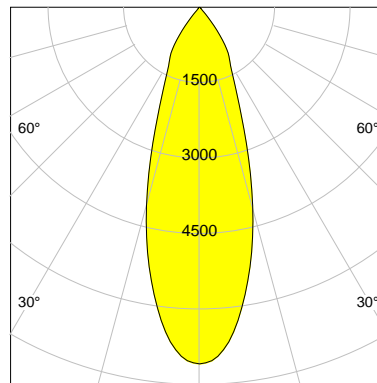

DESCRIPTION

Type	Track Spotlight
Article-number	141279L11202
Colour	silver
Energy Consumption	23.2 W
Efficiency	133 lm/W
Luminous Flux	3084 lm
Current (sec)	600 mA
Protection Class	IP 20
Energy-Label	D
Cooling	Passive

LED

Color Temperature	3000K
Color Rendering	CRI 82
LES	15
Color Tolerance	3-Step McAdam
Planckian Curve	BBBL
Spectrum	Premium White G7
Photobiological safety	RG2

ELECTRICAL

Power Supply	220-240, 50-60Hz
Safety Class	2
Startup Time	< 1s
Overload- / Shortcircuit Protection	
Wiring / Adapter	3-Phase Adapter
Max Luminaires MCB	B16A 27Stück
Tracks	Global Stucchi Eutrac

Control

Control	On/Off
---------	--------

REFLECTOR

Technology	ULTRA
Material	Miro 4 Silver
FWHM	33°
FWTM	71°

I-max : 7084 cd *

UGR : 21.9 (4H/8H - 70/50/20)

H/m	D/m	E _{max} /lx/klm *
1.0	0.6	2297
2.0	1.2	574
3.0	1.8	255
4.0	2.4	144