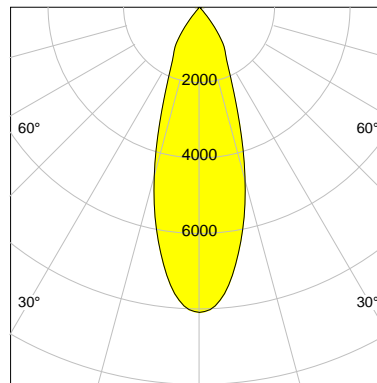

DESCRIPTION

Type	Track Spotlight
Article-number	141279L11203
Colour	silver
Energy Consumption	27.4 W
Efficiency	128 lm/W
Luminous Flux	3518 lm
Current (sec)	700 mA
Protection Class	IP 20
Energy-Label	D
Cooling	Passive

LED

Color Temperature	3000K
Color Rendering	CRI 82
LES	15
Color Tolerance	3-Step McAdam
Planckian Curve	BBBL
Spectrum	Premium White G7
Photobiological safety	RG2

ELECTRICAL

Power Supply	220-240, 50-60Hz
Safety Class	2
Startup Time	< 1s
Overload- / Shortcircuit Protection	
Wiring / Adapter	3-Phase Adapter
Max Luminaires MCB	B16A 27Stück
Tracks	Global Stucchi Eutrac

Control

Control	On/Off
---------	--------

REFLECTOR

Technology	ULTRA
Material	Miro 4 Silver
FWHM	33°
FWTM	71°

I-max : 8081 cd *

UGR : 22.3 (4H/8H - 70/50/20)

H/m	D/m	E _{max} /lx/klm *
1.0	0.6	2297
2.0	1.2	574
3.0	1.8	255
4.0	2.4	144