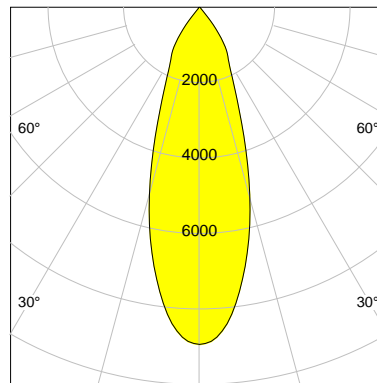

REFLECTOR

Technology	ULTRA
Material	Miro 4 Silver
FWHM	33°
FWTM	71°