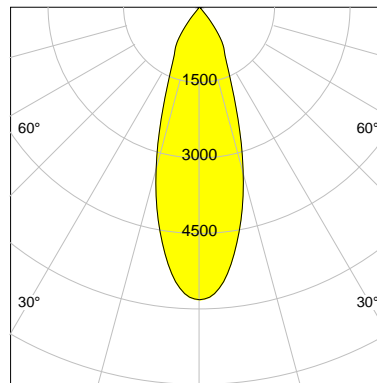

DESCRIPTION

Type	Track Spotlight
Article-number	141279L11207
Colour	silver
Energy Consumption	17.1 W
Efficiency	148 lm/W
Luminous Flux	2530 lm
Current (sec)	450 mA
Protection Class	IP 20
Energy-Label	C
Cooling	Passive

LED

Color Temperature	3500K
Color Rendering	CRI 90
LES	15
Color Tolerance	2-Step McAdam
Planckian Curve	BBBL
Spectrum	Premium White G7 HE+
Photobiological safety	RG1

ELECTRICAL

Power Supply	220-240, 50-60Hz
Safety Class	2
Startup Time	< 1s
Overload- / Shortcircuit Protection	
Wiring / Adapter	3-Phase Adapter
Max Luminaires MCB	B16A 27Stück
Tracks	Global Stucchi Eutrac

Control

Control	On/Off
---------	--------

REFLECTOR

Technology	ULTRA
Material	Miro 4 Silver
FWHM	33°
FWTM	71°

I-max : 5812 cd *

UGR : 21.2 (4H/8H - 70/50/20)

H/m	D/m	E _{max} /lx/klm *
1.0	0.6	2297
2.0	1.2	574
3.0	1.8	255
4.0	2.4	144