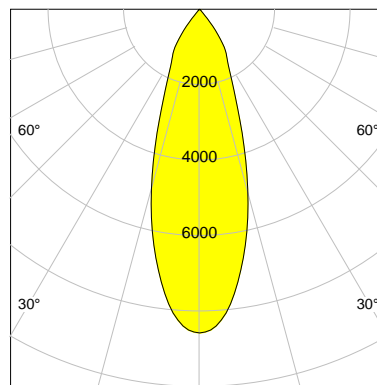

DESCRIPTION

Type	Track Spotlight
Article-number	141279L11211
Colour	silver
Energy Consumption	27.4 W
Efficiency	136 lm/W
Luminous Flux	3732 lm
Current (sec)	700 mA
Protection Class	IP 20
Energy-Label	D
Cooling	Passive

LED

Color Temperature	3500K
Color Rendering	CRI 90
LES	15
Color Tolerance	2-Step McAdam
Planckian Curve	BBBL
Spectrum	Premium White G7 HE+
Photobiological safety	RG1

ELECTRICAL

Power Supply	220-240, 50-60Hz
Safety Class	2
Startup Time	< 1s
Overload- / Shortcircuit Protection	
Wiring / Adapter	3-Phase Adapter
Max Luminaires MCB	B16A 27Stück
Tracks	Global Stucchi Eutrac

Control

Control	On/Off
---------	--------

REFLECTOR

Technology	ULTRA
Material	Miro 4 Silver
FWHM	33°
FWTM	71°

I-max : 8573 cd *

UGR : 22.5 (4H/8H - 70/50/20)

H/m	D/m	E _{max} /lx/klm *
1.0	0.6	2297
2.0	1.2	574
3.0	1.8	255
4.0	2.4	144