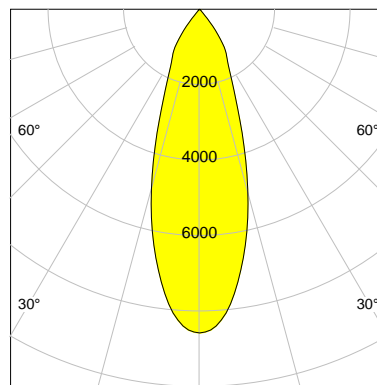

DESCRIPTION

Type	Track Spotlight
Article-number	141279L11217
Colour	black
Energy Consumption	27.4 W
Efficiency	136 lm/W
Luminous Flux	3732 lm
Current (sec)	700 mA
Protection Class	IP 20
Energy-Label	D
Cooling	Passive

LED

Color Temperature	3500K
Color Rendering	CRI 90
LES	15
Color Tolerance	2-Step McAdam
Planckian Curve	BBBL
Spectrum	Premium White G7 HE+
Photobiological safety	RG1

ELECTRICAL

Power Supply	220-240, 50-60Hz
Safety Class	2
Startup Time	< 1s
Overload- / Shortcircuit Protection	
Wiring / Adapter	3-Phase Adapter
Max Luminaires MCB	B16A 27Stück
Tracks	Global Stucchi Eutrac

Control

Control	On/Off
---------	--------

REFLECTOR

Technology	ULTRA
Material	Miro 4 Silver
FWHM	33°
FWTM	71°

I-max : 8573 cd *

UGR : 22.5 (4H/8H - 70/50/20)

H/m	D/m	E _{max} /lx/klm *
1.0	0.6	2297
2.0	1.2	574
3.0	1.8	255
4.0	2.4	144