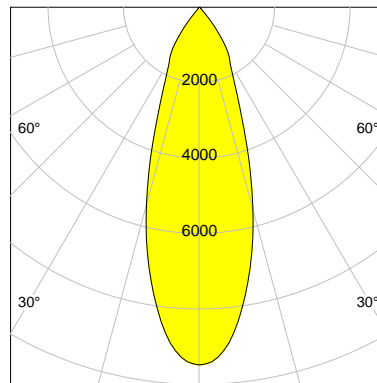

DESCRIPTION

Type	Track Spotlight
Article-number	141279L11218
Colour	black
Energy Consumption	31.8 W
Efficiency	130 lm/W
Luminous Flux	4125 lm
Current (sec)	800 mA
Protection Class	IP 20
Energy-Label	D
Cooling	Passive

LED

Color Temperature	3500K
Color Rendering	CRI 90
LES	15
Color Tolerance	2-Step McAdam
Planckian Curve	BBBL
Spectrum	Premium White G7 HE+
Photobiological safety	RG1

ELECTRICAL

Power Supply	220-240, 50-60Hz
Safety Class	2
Startup Time	< 1s
Overload- / Shortcircuit Protection	
Wiring / Adapter	3-Phase Adapter
Max Luminaires MCB	B16A 27Stück
Tracks	Global Stucchi Eutrac

Control

Control	On/Off
---------	--------

REFLECTOR

Technology	ULTRA
Material	Miro 4 Silver
FWHM	33°
FWTM	71°

I-max : 9476 cd *

UGR : 22.9 (4H/8H - 70/50/20)

H/m	D/m	E _{max} /lx/klm *
1.0	0.6	2297
2.0	1.2	574
3.0	1.8	255
4.0	2.4	144