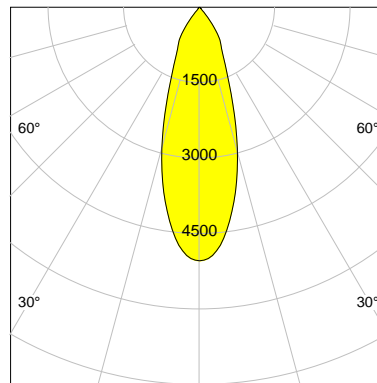

DESCRIPTION

Type	Track Spotlight
Article-number	141279L11220
Colour	white
Energy Consumption	17.1 W
Efficiency	128 lm/W
Luminous Flux	2193 lm
Current (sec)	450 mA
Protection Class	IP 20
Energy-Label	D
Cooling	Passive

LED

Color Temperature	4000K
Color Rendering	CRI 92
LES	15
Color Tolerance	3-Step McAdam
Planckian Curve	BBBL
Spectrum	Premium White G7
Photobiological safety	RG2

ELECTRICAL

Power Supply	220-240, 50-60Hz
Safety Class	2
Startup Time	< 1s
Overload- / Shortcircuit Protection	
Wiring / Adapter	3-Phase Adapter
Max Luminaires MCB	B16A 27Stück
Tracks	Global Stucchi Eutrac

Control

Control	On/Off
---------	--------

REFLECTOR

Technology	ULTRA
Material	Miro 4 Silver
FWHM	33°
FWTM	71°

I-max : 5038 cd *

UGR : 20.7 (4H/8H - 70/50/20)

H/m	D/m	E _{max} /lx/klm *
1.0	0.6	2297
2.0	1.2	574
3.0	1.8	255
4.0	2.4	144