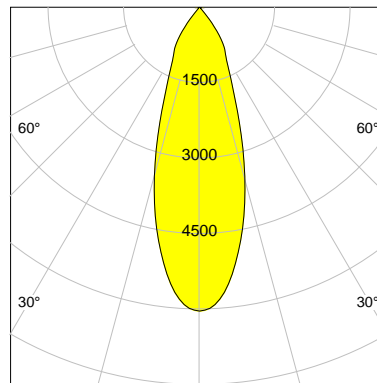

DESCRIPTION

Type	Track Spotlight
Article-number	141279L11221
Colour	black
Energy Consumption	19.1 W
Efficiency	138 lm/W
Luminous Flux	2627 lm
Current (sec)	500 mA
Protection Class	IP 20
Energy-Label	C
Cooling	Passive

LED

Color Temperature	3000K
Color Rendering	CRI 82
LES	15
Color Tolerance	3-Step McAdam
Planckian Curve	BBBL
Spectrum	Premium White G7
Photobiological safety	RG2

ELECTRICAL

Power Supply	220-240, 50-60Hz
Safety Class	2
Startup Time	< 1s
Overload- / Shortcircuit Protection	
Wiring / Adapter	3-Phase Adapter
Max Luminaires MCB	B16A 27Stück
Tracks	Global Stucchi Eutrac

Control

Control	On/Off
---------	--------

REFLECTOR

Technology	ULTRA
Material	Miro 4 Silver
FWHM	33°
FWTM	71°

I-max : 6035 cd *

UGR : 21.3 (4H/8H - 70/50/20)

H/m	D/m	E _{max} /lx/klm *
1.0	0.6	2297
2.0	1.2	574
3.0	1.8	255
4.0	2.4	144