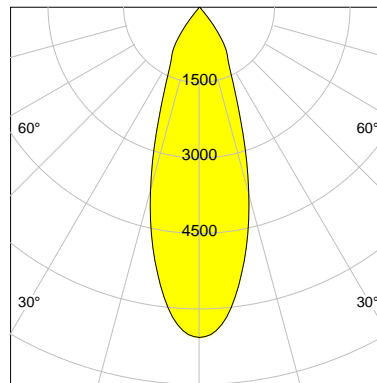

DESCRIPTION

Type	Track Spotlight
Article-number	141279L11222
Colour	black
Energy Consumption	21.1 W
Efficiency	135 lm/W
Luminous Flux	2856 lm
Current (sec)	550 mA
Protection Class	IP 20
Energy-Label	D
Cooling	Passive

LED

Color Temperature	3000K
Color Rendering	CRI 82
LES	15
Color Tolerance	3-Step McAdam
Planckian Curve	BBBL
Spectrum	Premium White G7
Photobiological safety	RG2

ELECTRICAL

Power Supply	220-240, 50-60Hz
Safety Class	2
Startup Time	< 1s
Overload- / Shortcircuit Protection	
Wiring / Adapter	3-Phase Adapter
Max Luminaires MCB	B16A 27Stück
Tracks	Global Stucchi Eutrac

Control

Control	On/Off
---------	--------

REFLECTOR

Technology	ULTRA
Material	Miro 4 Silver
FWHM	33°
FWTM	71°

I-max : 6561 cd *

UGR : 21.6 (4H/8H - 70/50/20)

H/m	D/m	E _{max} /lx/klm *
1.0	0.6	2297
2.0	1.2	574
3.0	1.8	255
4.0	2.4	144