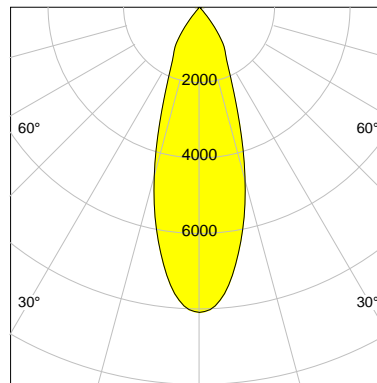

REFLECTOR

Technology	ULTRA
Material	Miro 4 Silver
FWHM	33°
FWTM	71°