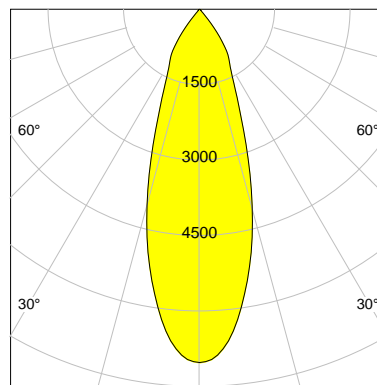

DESCRIPTION

Type	Track Spotlight
Article-number	141279L11228
Colour	white
Energy Consumption	21.1 W
Efficiency	145 lm/W
Luminous Flux	3056 lm
Current (sec)	550 mA
Protection Class	IP 20
Energy-Label	C
Cooling	Passive

LED

Color Temperature	4000K
Color Rendering	CRI 82
LES	15
Color Tolerance	3-Step McAdam
Planckian Curve	BBL
Spectrum	Neutral White G7
Photobiological safety	RG2

ELECTRICAL

Power Supply	220-240, 50-60Hz
Safety Class	2
Startup Time	< 1s
Overload- / Shortcircuit Protection	
Wiring / Adapter	3-Phase Adapter
Max Luminaires MCB	B16A 27Stück
Tracks	Global Stucchi Eutrac

Control

Control	On/Off
---------	--------

REFLECTOR

Technology	ULTRA
Material	Miro 4 Silver
FWHM	33°
FWTM	71°

I-max : 7020 cd *

UGR : 21.9 (4H/8H - 70/50/20)

H/m	D/m	E _{max} /lx/klm *
1.0	0.6	2297
2.0	1.2	574
3.0	1.8	255
4.0	2.4	144