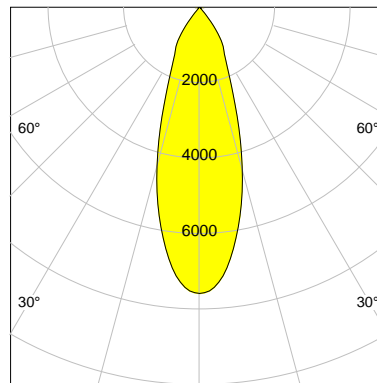

DESCRIPTION

Type	Track Spotlight
Article-number	141279L11229
Colour	white
Energy Consumption	23.2 W
Efficiency	142 lm/W
Luminous Flux	3300 lm
Current (sec)	600 mA
Protection Class	IP 20
Energy-Label	C
Cooling	Passive

LED

Color Temperature	4000K
Color Rendering	CRI 82
LES	15
Color Tolerance	3-Step McAdam
Planckian Curve	BBL
Spectrum	Neutral White G7
Photobiological safety	RG2

ELECTRICAL

Power Supply	220-240, 50-60Hz
Safety Class	2
Startup Time	< 1s
Overload- / Shortcircuit Protection	
Wiring / Adapter	3-Phase Adapter
Max Luminaires MCB	B16A 27Stück
Tracks	Global Stucchi Eutrac

Control

Control	On/Off
---------	--------

REFLECTOR

Technology	ULTRA
Material	Miro 4 Silver
FWHM	33°
FWTM	71°

I-max : 7581 cd *

UGR : 22.1 (4H/8H - 70/50/20)

H/m	D/m	E _{max} /lx/klm *
1.0	0.6	2297
2.0	1.2	574
3.0	1.8	255
4.0	2.4	144