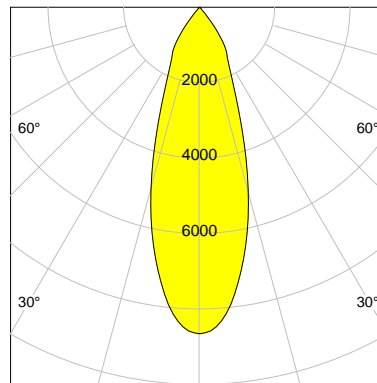

REFLECTOR

Technology	ULTRA
Material	Miro 4 Silver
FWHM	33°
FWTM	71°