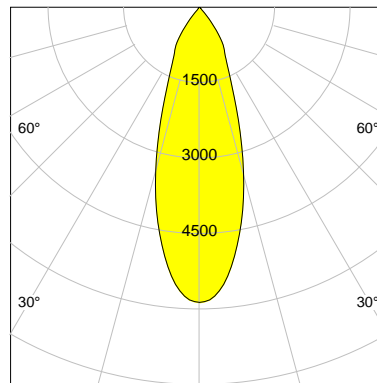

REFLECTOR

Technology	ULTRA
Material	Miro 4 Silver
FWHM	33°
FWTM	71°