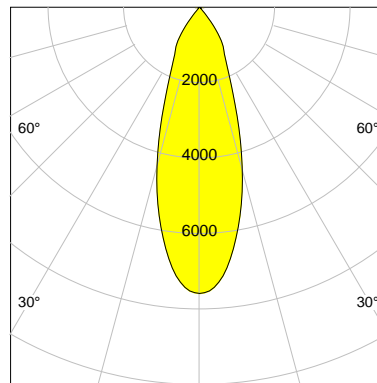

REFLECTOR

Technology	ULTRA
Material	Miro 4 Silver
FWHM	33°
FWTM	71°