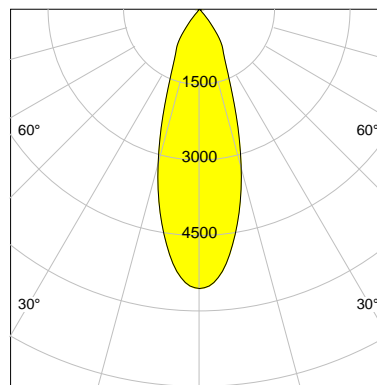

DESCRIPTION

Type	Track Spotlight
Article-number	141279L11236
Colour	white
Energy Consumption	19.1 W
Efficiency	127 lm/W
Luminous Flux	2415 lm
Current (sec)	500 mA
Protection Class	IP 20
Energy-Label	D
Cooling	Passive

LED

Color Temperature	4000K
Color Rendering	CRI 92
LES	15
Color Tolerance	3-Step McAdam
Planckian Curve	BBBL
Spectrum	Premium White G7
Photobiological safety	RG2

ELECTRICAL

Power Supply	220-240, 50-60Hz
Safety Class	2
Startup Time	< 1s
Overload- / Shortcircuit Protection	
Wiring / Adapter	3-Phase Adapter
Max Luminaires MCB	B16A 27Stück
Tracks	Global Stucchi Eutrac

Control

Control	On/Off
---------	--------

REFLECTOR

Technology	ULTRA
Material	Miro 4 Silver
FWHM	33°
FWTM	71°

I-max : 5548 cd *

UGR : 21.0 (4H/8H - 70/50/20)

H/m	D/m	E _{max} /lx/klm *
1.0	0.6	2297
2.0	1.2	574
3.0	1.8	255
4.0	2.4	144