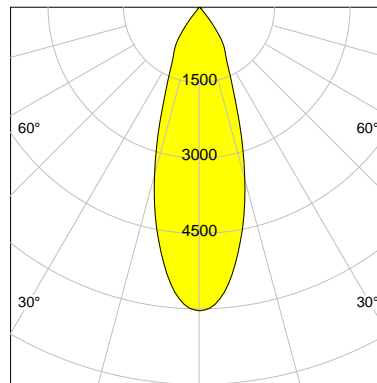

DESCRIPTION

Type	Track Spotlight
Article-number	141279L11237
Colour	white
Energy Consumption	21.1 W
Efficiency	124 lm/W
Luminous Flux	2625 lm
Current (sec)	550 mA
Protection Class	IP 20
Energy-Label	D
Cooling	Passive

LED

Color Temperature	4000K
Color Rendering	CRI 92
LES	15
Color Tolerance	3-Step McAdam
Planckian Curve	BBBL
Spectrum	Premium White G7
Photobiological safety	RG2

ELECTRICAL

Power Supply	220-240, 50-60Hz
Safety Class	2
Startup Time	< 1s
Overload- / Shortcircuit Protection	
Wiring / Adapter	3-Phase Adapter
Max Luminaires MCB	B16A 27Stück
Tracks	Global Stucchi Eutrac

Control

Control	On/Off
---------	--------

REFLECTOR

Technology	ULTRA
Material	Miro 4 Silver
FWHM	33°
FWTM	71°

I-max : 6030 cd *

UGR : 21.3 (4H/8H - 70/50/20)

H/m	D/m	E _{max} /lx/klm *
1.0	0.6	2297
2.0	1.2	574
3.0	1.8	255
4.0	2.4	144