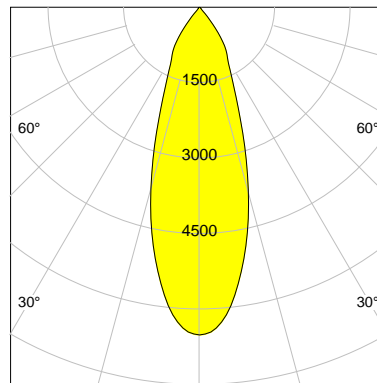

REFLECTOR

Technology	ULTRA
Material	Miro 4 Silver
FWHM	33°
FWTM	71°