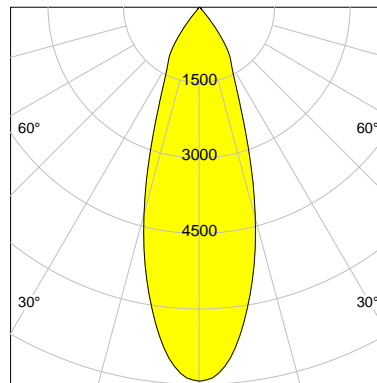

REFLECTOR

Technology	ULTRA
Material	Miro 4 Silver
FWHM	33°
FWTM	71°