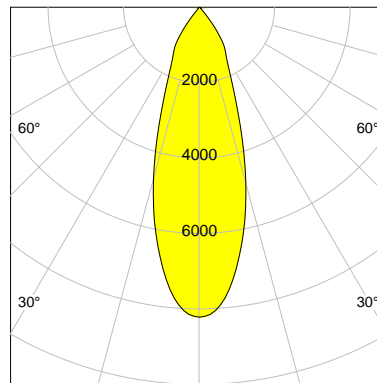

REFLECTOR

Technology	ULTRA
Material	Miro 4 Silver
FWHM	33°
FWTM	71°