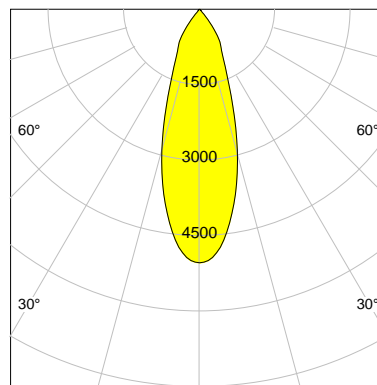

REFLECTOR

Technology	ULTRA
Material	Miro 4 Silver
FWHM	33°
FWTM	71°