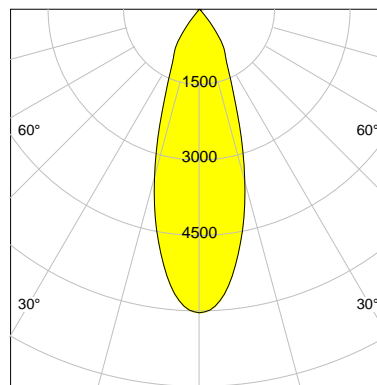

REFLECTOR

Technology	ULTRA
Material	Miro 4 Silver
FWHM	33°
FWTM	71°