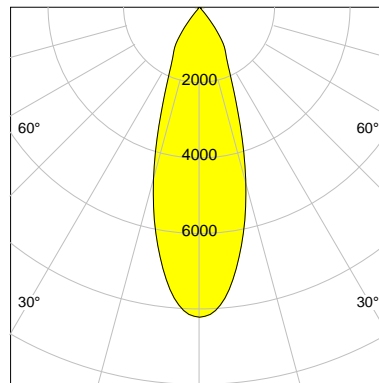

REFLECTOR

Technology	ULTRA
Material	Miro 4 Silver
FWHM	33°
FWTM	71°