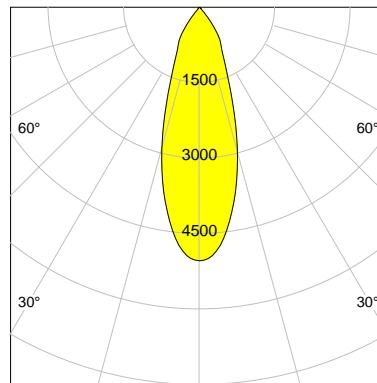

REFLECTOR

Technology	ULTRA
Material	Miro 4 Silver
FWHM	33°
FWTM	71°