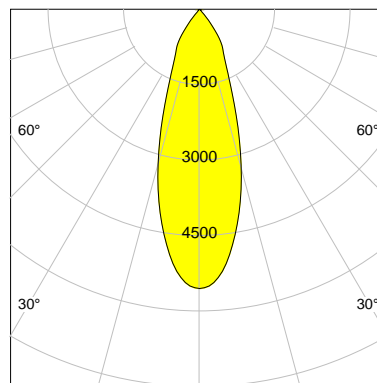

REFLECTOR

Technology	ULTRA
Material	Miro 4 Silver
FWHM	33°
FWTM	71°