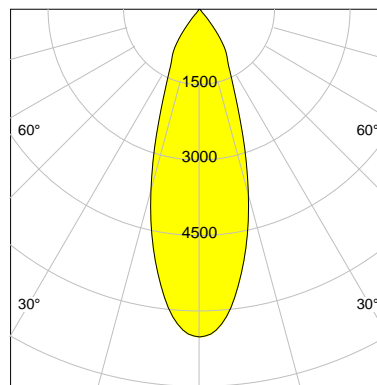

REFLECTOR

Technology	ULTRA
Material	Miro 4 Silver
FWHM	33°
FWTM	71°