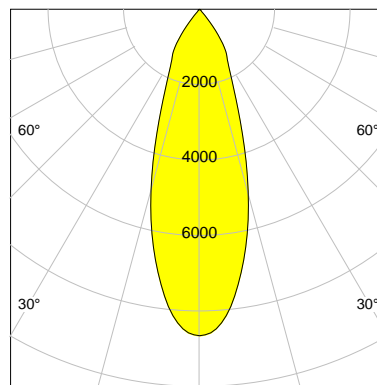

REFLECTOR

Technology	ULTRA
Material	Miro 4 Silver
FWHM	33°
FWTM	71°