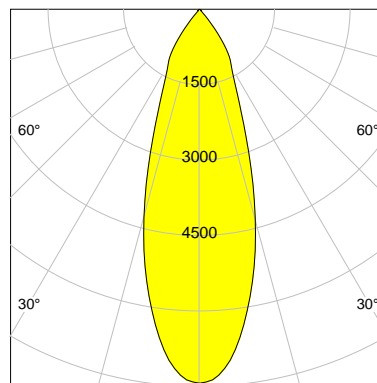

REFLECTOR

Technology	ULTRA
Material	Miro 4 Silver
FWHM	33°
FWTM	71°