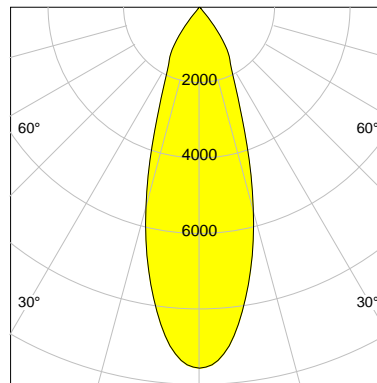

REFLECTOR

Technology	ULTRA
Material	Miro 4 Silver
FWHM	33°
FWTM	71°