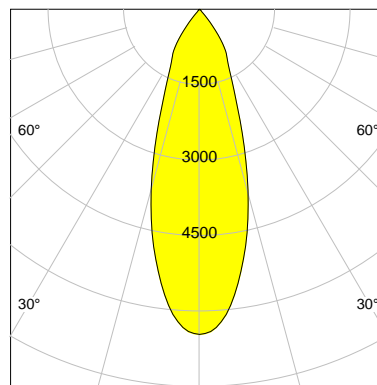

REFLECTOR

Technology	ULTRA
Material	Miro 4 Silver
FWHM	33°
FWTM	71°