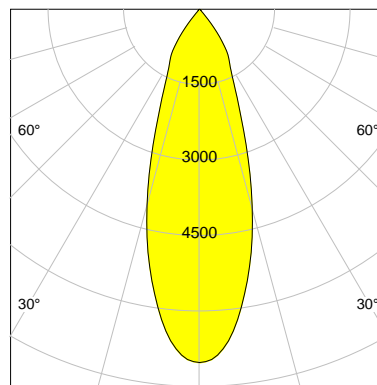

REFLECTOR

Technology	ULTRA
Material	Miro 4 Silver
FWHM	33°
FWTM	71°