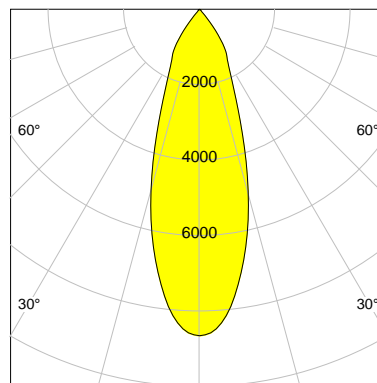

REFLECTOR

Technology	ULTRA
Material	Miro 4 Silver
FWHM	33°
FWTM	71°