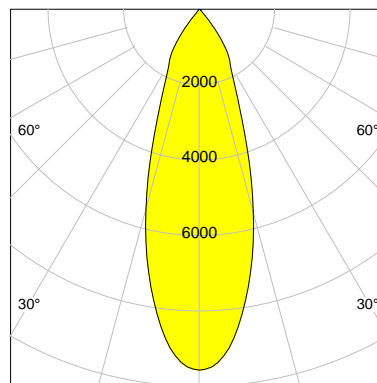

REFLECTOR

Technology	ULTRA
Material	Miro 4 Silver
FWHM	33°
FWTM	71°