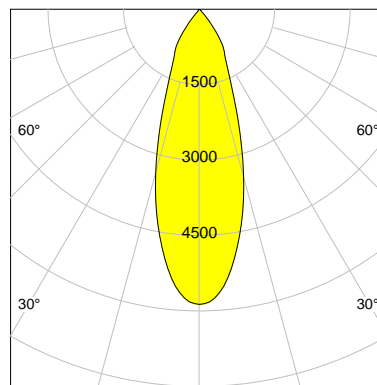

REFLECTOR

Technology	ULTRA
Material	Miro 4 Silver
FWHM	33°
FWTM	71°