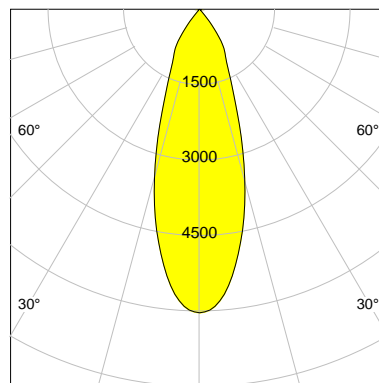

REFLECTOR

Technology	ULTRA
Material	Miro 4 Silver
FWHM	33°
FWTM	71°