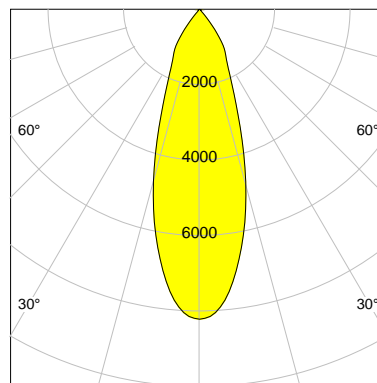

REFLECTOR

Technology	ULTRA
Material	Miro 4 Silver
FWHM	33°
FWTM	71°