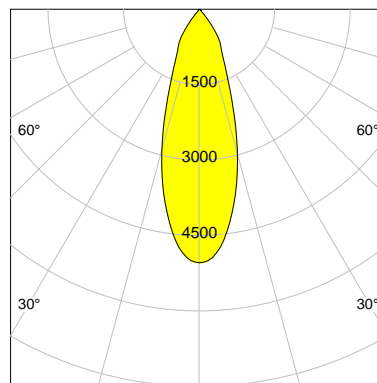

REFLECTOR

Technology	ULTRA
Material	Miro 4 Silver
FWHM	33°
FWTM	71°