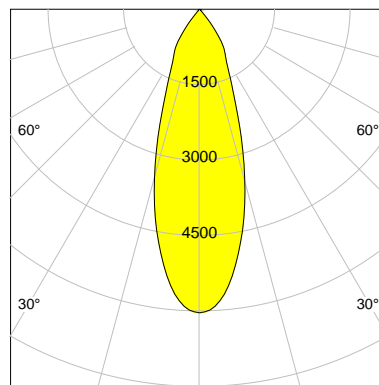

REFLECTOR

Technology	ULTRA
Material	Miro 4 Silver
FWHM	33°
FWTM	71°