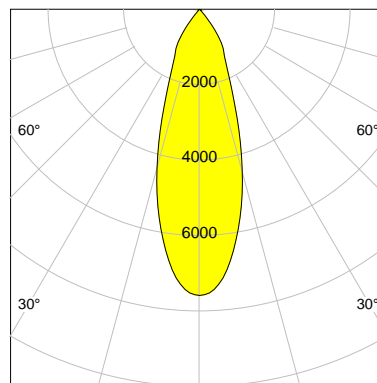

REFLECTOR

Technology	ULTRA
Material	Miro 4 Silver
FWHM	33°
FWTM	71°